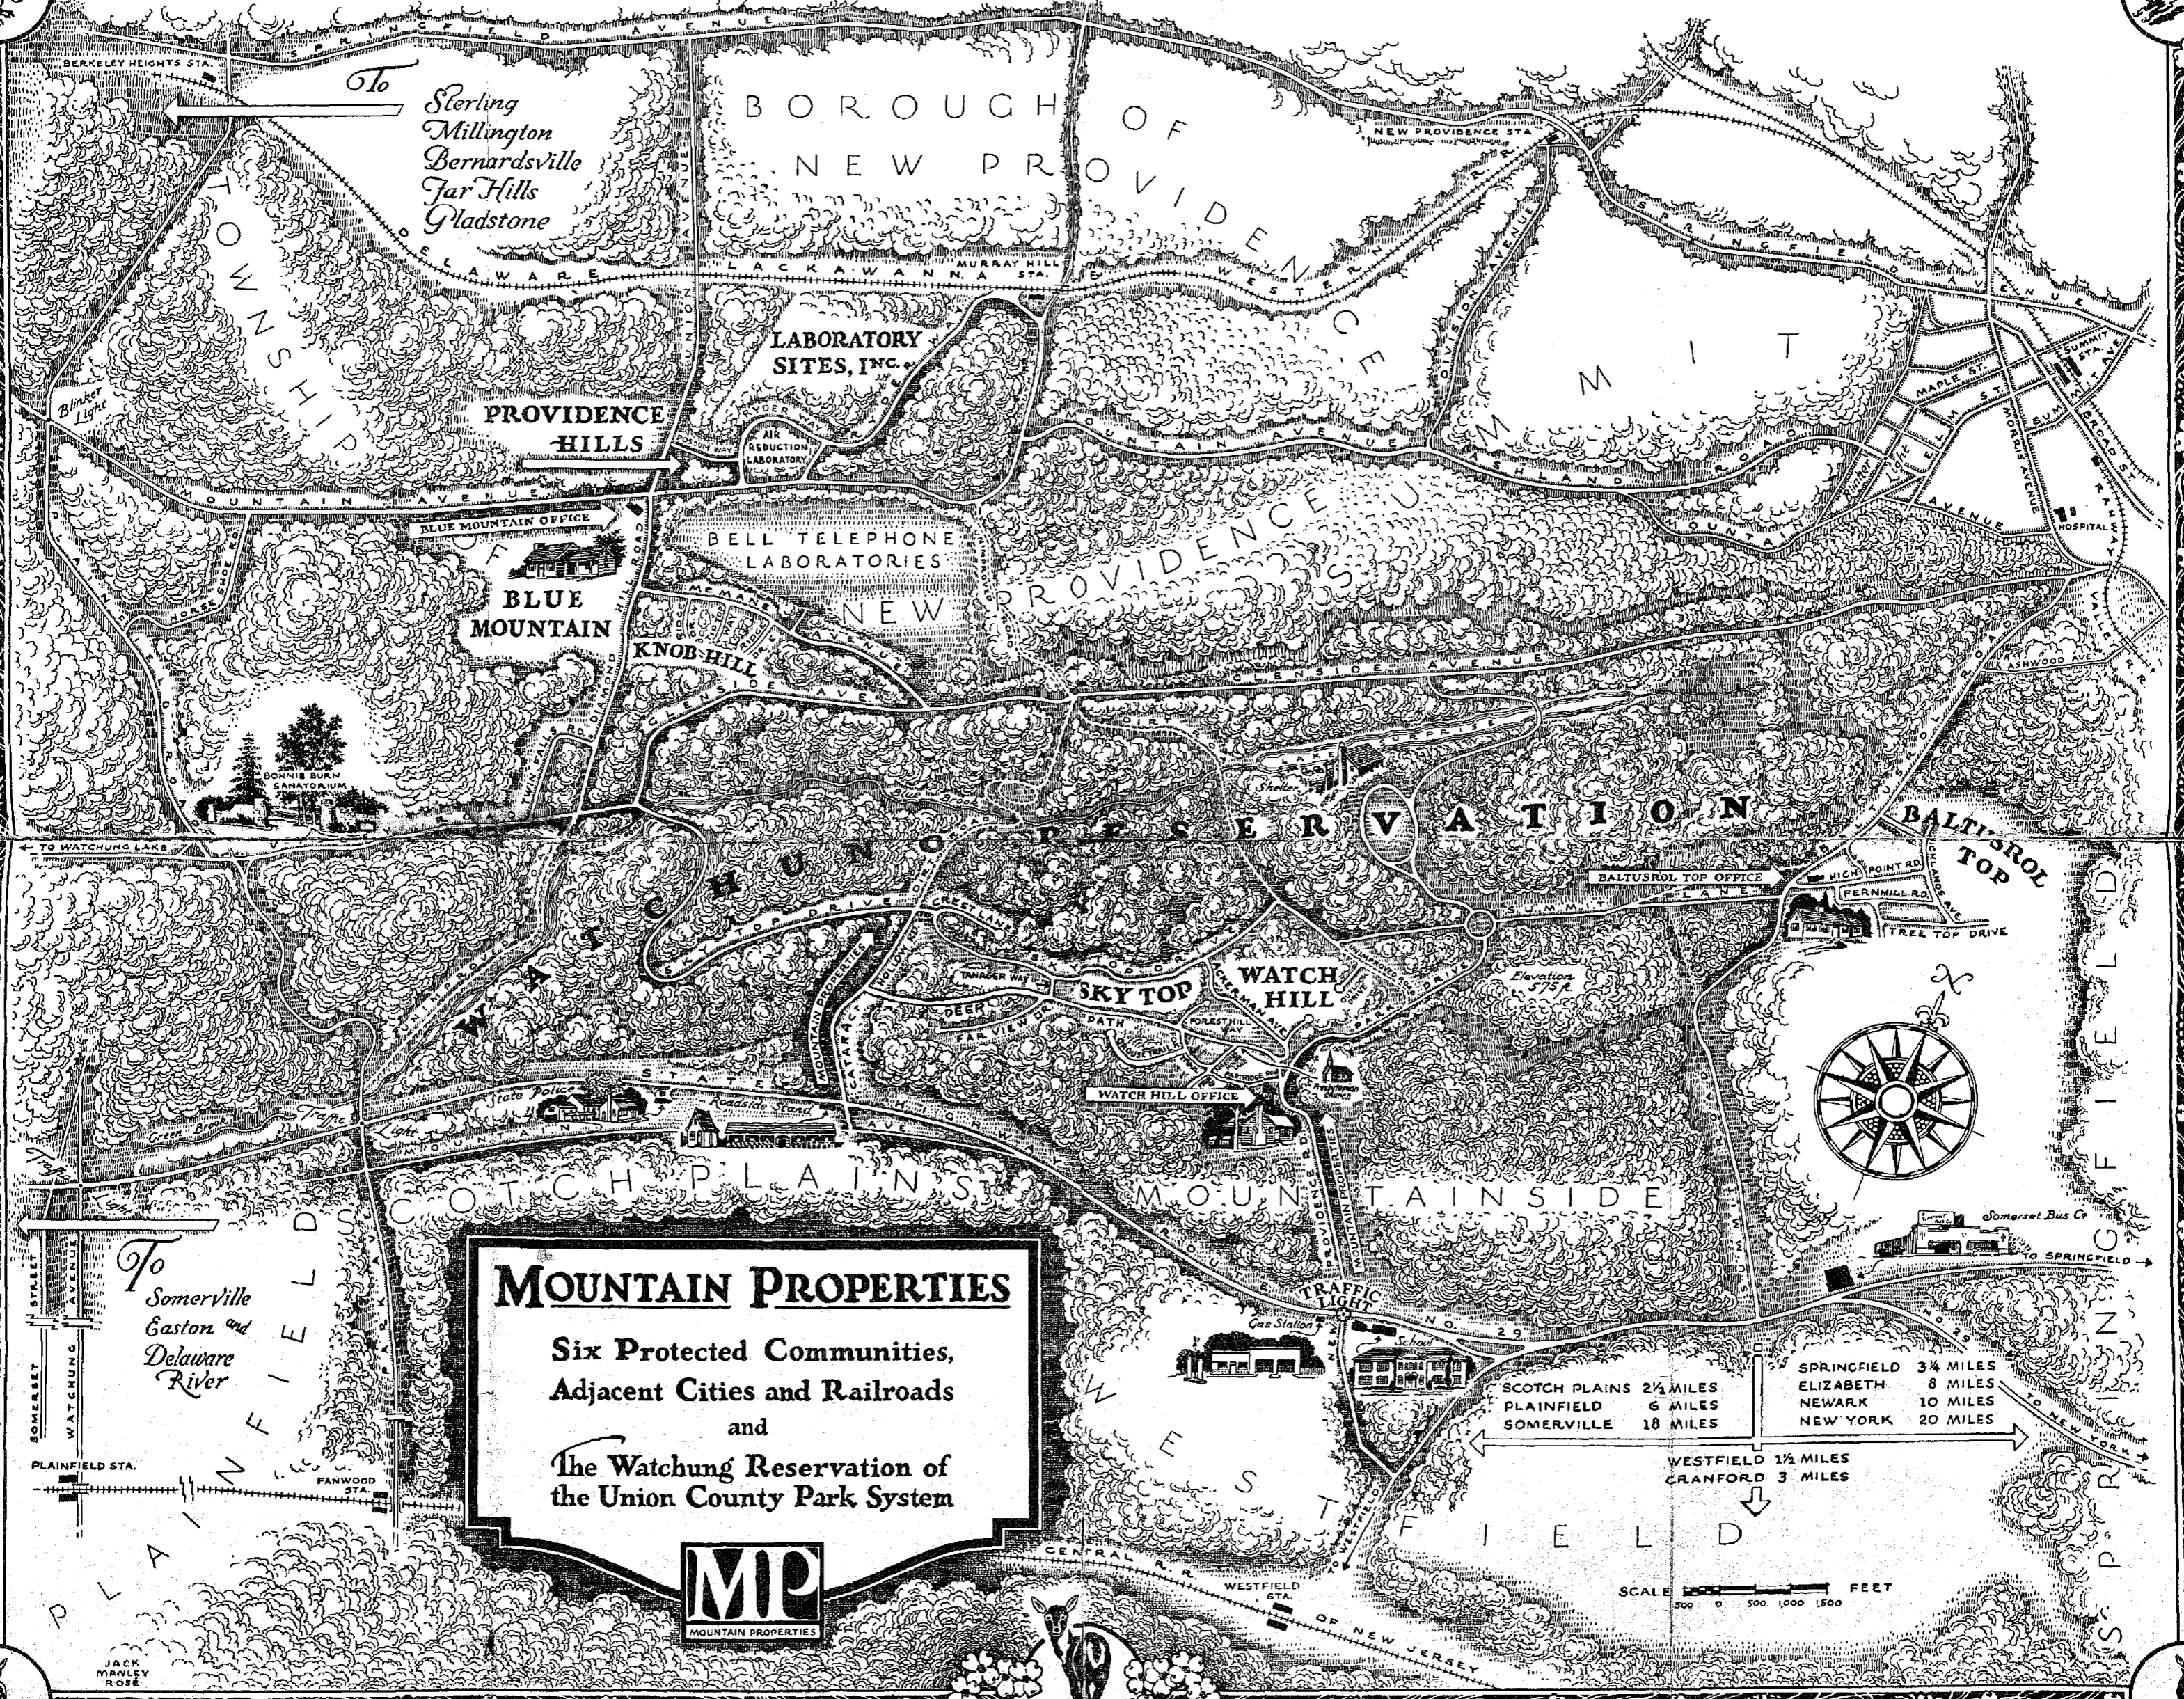

*Map showing locations  
of*

# MOUNTAIN PROPERTIES

*in and adjoining the*

WATCHUNG RESERVATION  
Union County, New Jersey

To  
 Sterling  
 Millington  
 Bernardsville  
 Far Hills  
 Gladstone

BOROUGH OF  
 NEW PROVIDENCE

PROVIDENCE  
 HILLS

BALTUSROL TOP

WATCH HILL

SKY TOP

BALTUSROL TOP OFFICE

SCOTCH PLAINS

MOUNTAIN SIDE

**MOUNTAIN PROPERTIES**  
 Six Protected Communities,  
 Adjacent Cities and Railroads  
 and  
 The Watchung Reservation of  
 the Union County Park System

To  
 Somerville  
 Easton and  
 Delaware River

PLAINFIELD STA. FANWOOD STA.

JACK  
 MANLEY  
 ROSE

- 
- WATCH HILL
  - SKY TOP
  - BALTUSROL TOP
  - BLUE MOUNTAIN
  - KNOB HILL
  - PROVIDENCE HILLS

•